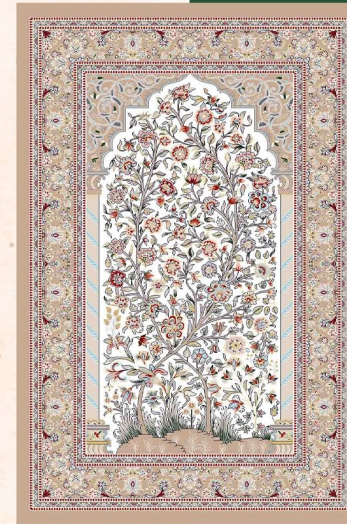

Reeds/M : 1200

Picks/M : 3600

Pills yarn: 100% Acrylic Heat set

Weft yarn: 100% Cotton

Warp yarn: Cotton

Pile Height (mm): 6±1

Color: 8

Knots/M²: 1440000