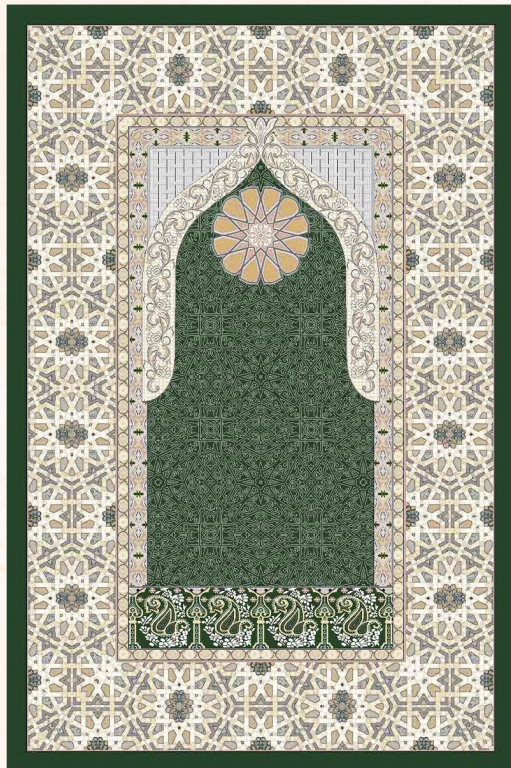

Reeds/M : 1200

Picks/M : 3600

Pills yarn: 100% Acrylic Heat set

Weft yarn: 100% Cotton

Warp yarn: Cotton

Pile Height (mm): 6±1

Color: 8

Knots/M²: 1440000