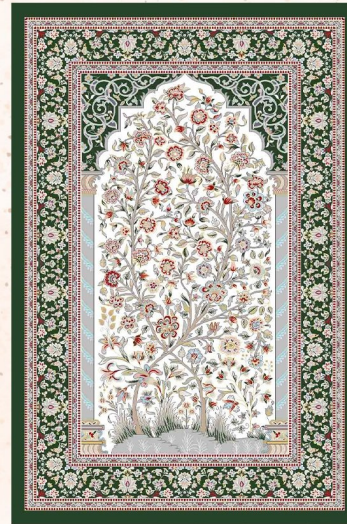

Reeds/M : 1200

Picks/M : 3600

Pills yarn: 100% Acrylic Heat set

Weft yarn: 100% Cotton

Warp yarn: Cotton

Pile Height (mm): 6±1

Color: 8

Knots/M²: 1440000